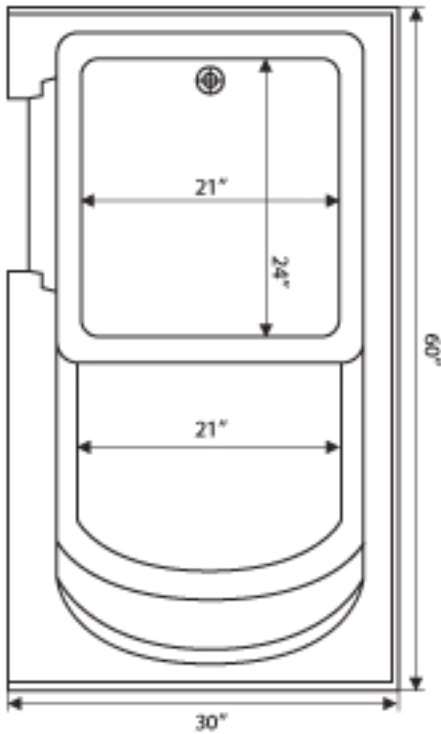

- Combination of Air and Water Jets

Left Door Shown

Celebrity Series 31x50x38 by **Independent Home**

Wide: 31" Long: 50" High: 38"

Material: Triple Gel Coated Fiberglass

Operating Capacity: 55 Gallons

Models: Left or Right Handed Door

Colors: White or Soft Cream

UL Approved Jetting Packages

Hydrotherapy System

**Roman Faucets with Handheld
Extendable Shower Head**

Celebrity Series 31x50x38

Top View

Side View

Model: Celebrity Series 31x50x38

Size: Wide: 31" Long: 50" High: 38"

Weight: 225 lbs

Material: Triple Gel Coated Fiberglass

Color: White or Soft Cream

Models: Left or Right Handed Door

BATHDELUXX

Phone: 321-757-1732

www.bathdeluxx.com