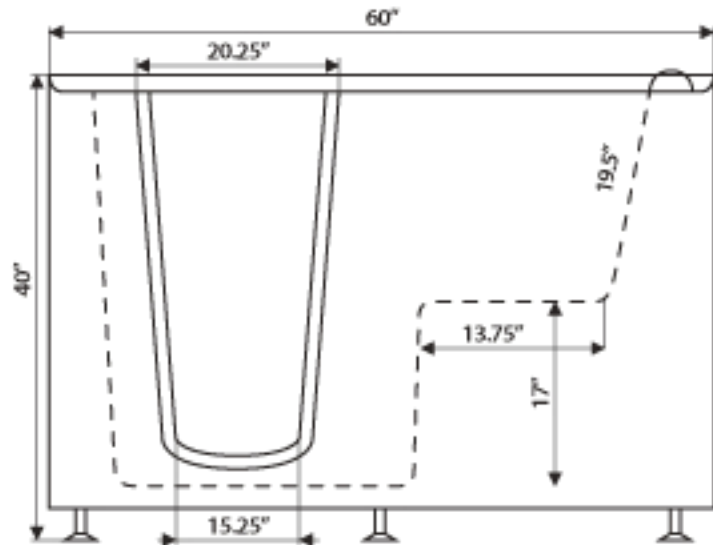

- Combination of Air and Water Jets

Left Door Shown

Celebrity Series 31x50x38 by **Independent Home**

Wide: 31" Long: 50" High: 38"

Material: Triple Gel Coated Fiberglass

Operating Capacity: 55 Gallons

Models: Left or Right Handed Door

Colors: White or Soft Cream

UL Approved Jetting Packages

Hydrotherapy System

**Roman Faucets with Handheld
Extendable Shower Head**

Celebrity Series 31x50x38

Top View

Side View

Model: Celebrity Series 31x50x38

Size: Wide: 31" Long: 50" High: 38"

Weight: 225 lbs

Material: Triple Gel Coated Fiberglass

Color: White or Soft Cream

Models: Left or Right Handed Door

BATHDELUXX

Phone: 321-757-1732

www.bathdeluxx.com