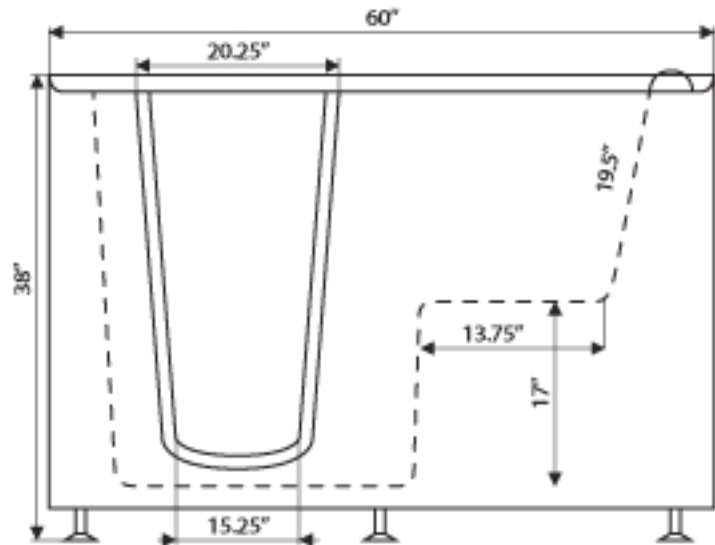

- Combination of Air and Water Jets

Left Door Shown

Celebrity Series 30x60x38 by **Independent Home**

Wide: 30" Long: 60" High: 38"

Material: Triple Gel Coated Fiberglass

Operating Capacity: 55 Gallons

Models: Left or Right Handed Door

Colors: White or Soft Cream

UL Approved Jetting Packages

Hydrotherapy System

**Roman Faucets with Handheld
Extendable Shower Head**

Celebrity Series 30x60x38

Top View

Side View

Model: Celebrity Series 30x60x38

Size: Wide: 30" Long: 60" High: 38"

Weight: 225 lbs

Material: Triple Gel Coated Fiberglass

Color: White or Soft Cream

Models: Left or Right Handed Door

BATHDELUXX

Phone: 321-757-1732

www.bathdeluxx.com