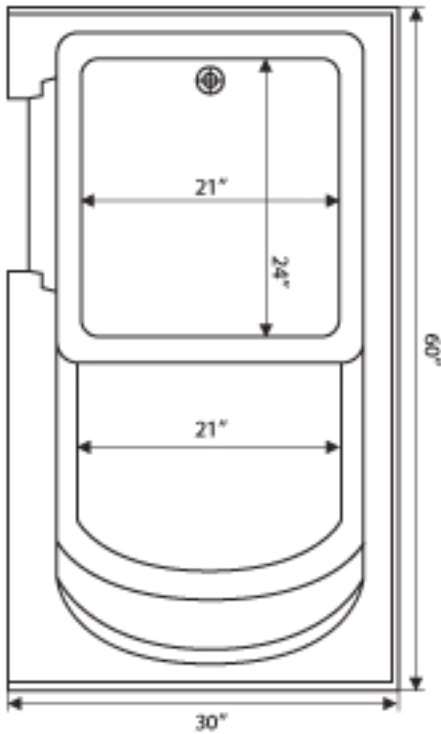

- Combination of Air and Water Jets

Left Door Shown

Celebrity Series 30x60x38 by **Independent Home**

Wide: 30" Long: 60" High: 38"

Material: Triple Gel Coated Fiberglass

Operating Capacity: 55 Gallons

Models: Left or Right Handed Door

Colors: White or Soft Cream

UL Approved Jetting Packages

Hydrotherapy System

**Roman Faucets with Handheld
Extendable Shower Head**

Celebrity Series 30x60x38

Top View

Side View

Model: Celebrity Series 30x60x38

Size: Wide: 30" Long: 60" High: 38"

Weight: 225 lbs

Material: Triple Gel Coated Fiberglass

Color: White or Soft Cream

Models: Left or Right Handed Door

BATHDELUXX

Phone: 321-757-1732

www.bathdeluxx.com