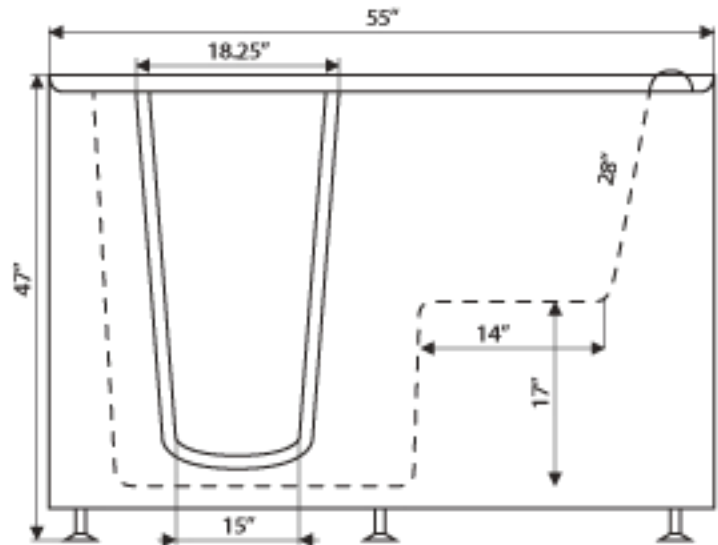

- Combination of Air and Water Jets

Left Door Shown

Celebrity Series 30x55x47 by **Independent Home**

Wide: 30" Long: 55" High: 47"

Material: Triple Gel Coated Fiberglass

Operating Capacity: 55 Gallons

Models: Left or Right Handed Door

Colors: White or Soft Cream

UL Approved Jetting Packages

Hydrotherapy System

**Roman Faucets with Handheld
Extendable Shower Head**

Celebrity Series 30x55x47

Top View

Side View

Model: Celebrity Series 30x55x47

Size: Wide: 30" Long: 55" High: 47"

Weight: 225 lbs

Material: Triple Gel Coated Fiberglass

Color: White or Soft Cream

Models: Left or Right Handed Door

BATHDELUXX

Phone: 321-757-1732

www.bathdeluxx.com