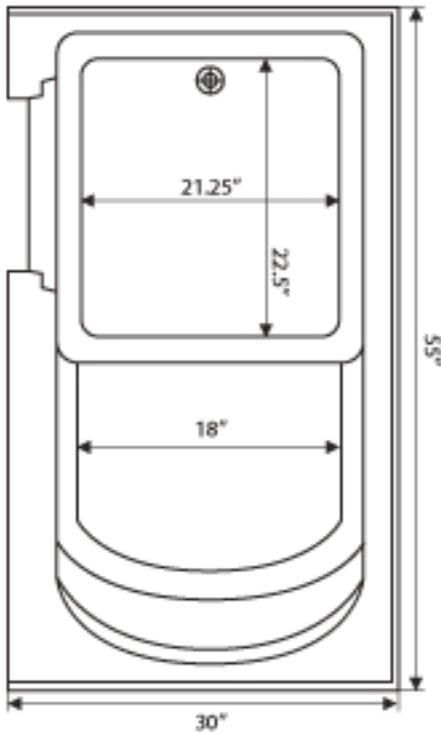

- Combination of Air and Water Jets

Left Door Shown

Celebrity Series 30x55x47 by **Independent Home**

Wide: 30" Long: 55" High: 47"

Material: Triple Gel Coated Fiberglass

Operating Capacity: 55 Gallons

Models: Left or Right Handed Door

Colors: White or Soft Cream

UL Approved Jetting Packages

Hydrotherapy System

**Roman Faucets with Handheld
Extendable Shower Head**

Celebrity Series 30x55x47

Top View

Side View

Model: Celebrity Series 30x55x47

Size: Wide: 30" Long: 55" High: 47"

Weight: 225 lbs

Material: Triple Gel Coated Fiberglass

Color: White or Soft Cream

Models: Left or Right Handed Door

BATHDELUXX

Phone: 321-757-1732

www.bathdeluxx.com