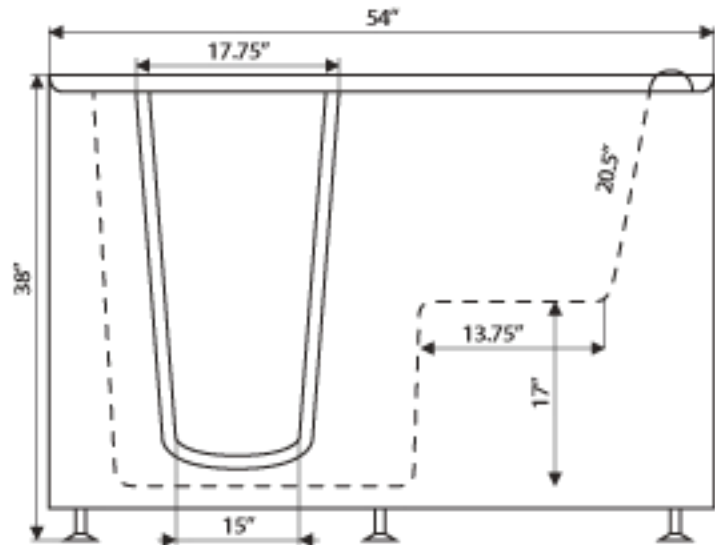

- Combination of Air and Water Jets

Left Door Shown

Celebrity Series 30x54x38 by **Independent Home**

Wide: 30" Long: 54" High: 38"

Material: Triple Gel Coated Fiberglass

Operating Capacity: 55 Gallons

Models: Left or Right Handed Door

Colors: White or Soft Cream

UL Approved Jetting Packages

Hydrotherapy System

**Roman Faucets with Handheld
Extendable Shower Head**

Celebrity Series 30x54x38

Top View

Side View

Model: Celebrity Series 30x54x38

Size: Wide: 30" Long: 54" High: 38"

Weight: 225 lbs

Material: Triple Gel Coated Fiberglass

Color: White or Soft Cream

Models: Left or Right Handed Door

BATHDELUXX

Phone: 321-757-1732
www.bathdeluxx.com