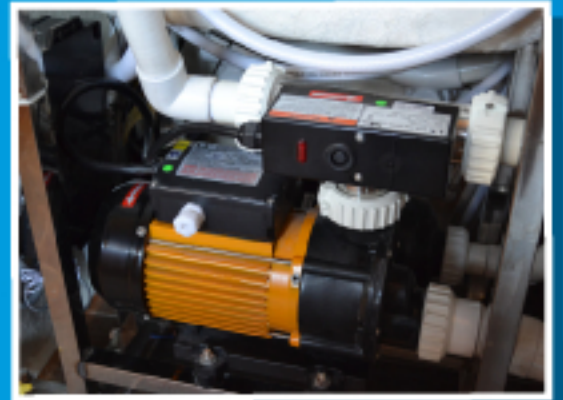

Celebrity Series 30x54x38 by **Independent Home**

Wide: 30" Long: 54" High: 38"

Material: Triple Gel Coated Fiberglass

Operating Capacity: 55 Gallons

Models: Left or Right Handed Door

Colors: White or Soft Cream

UL Approved Jetting Packages