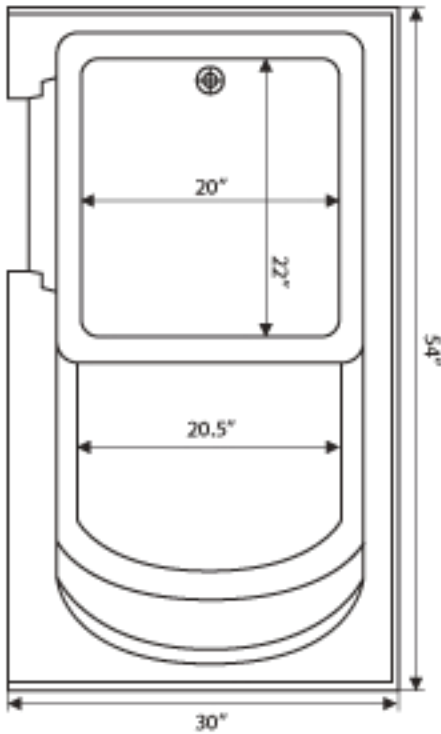

- Combination of Air and Water Jets

Left Door Shown

Celebrity Series 30x54x38 by **Independent Home**

Wide: 30" Long: 54" High: 38"

Material: Triple Gel Coated Fiberglass

Operating Capacity: 55 Gallons

Models: Left or Right Handed Door

Colors: White or Soft Cream

UL Approved Jetting Packages

Hydrotherapy System

**Roman Faucets with Handheld
Extendable Shower Head**

Celebrity Series 30x54x38

Top View

Side View

Model: Celebrity Series 30x54x38

Size: Wide: 30" Long: 54" High: 38"

Weight: 225 lbs

Material: Triple Gel Coated Fiberglass

Color: White or Soft Cream

Models: Left or Right Handed Door

BATHDELUXX

Phone: 321-757-1732
www.bathdeluxx.com