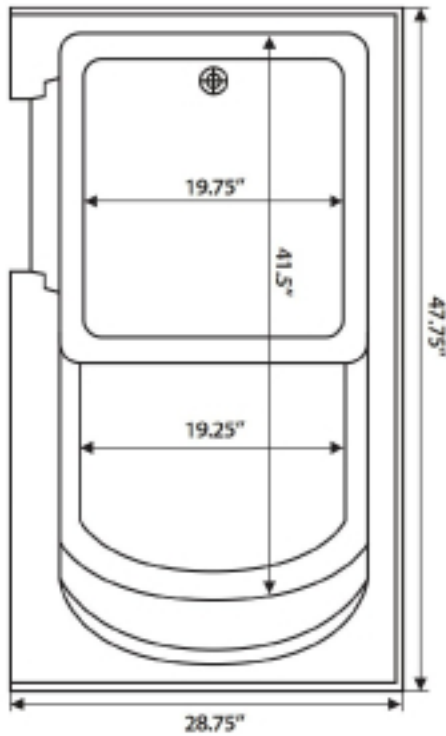

Right Door  
Shown

**Celebrity Series 28x48x40**  
by **Independent Home**

**Wide: 28" Long: 48" High: 40"**

**Material: Triple Gel Coated Fiberglass**

**Operating Capacity: 50 Gallons**

**Models: Left or Right Handed Door**

## Celebrity Series 28x48x40

Top View

Side View

**Model:** Celebrity Series 28x48x40

**Size:** Wide: 28" Long: 48" High: 40"

**Weight:** 225 lbs

**Material:** Triple Gel Coated Fiberglass

**Color:** White or Soft Cream