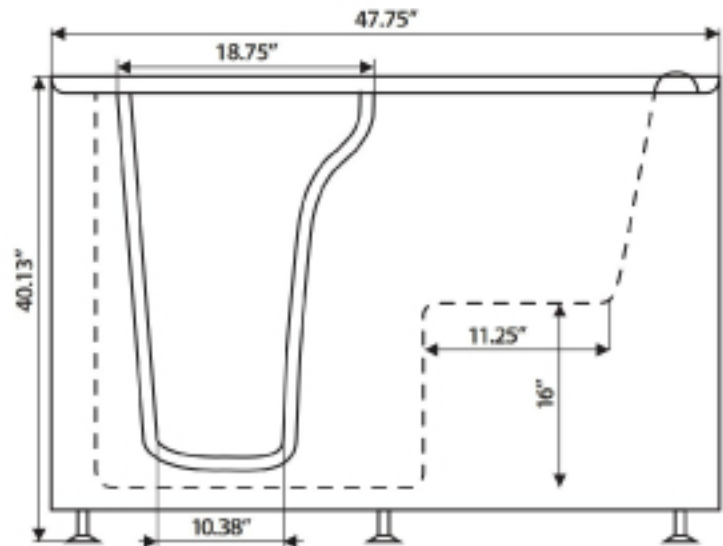

Right Door  
Shown

**Celebrity Series 28x48x40**  
by **Independent Home**

**Wide: 28" Long: 48" High: 40"**

**Material: Triple Gel Coated Fiberglass**

**Operating Capacity: 50 Gallons**

**Models: Left or Right Handed Door**

## Celebrity Series 28x48x40

Top View

Side View

**Model:** Celebrity Series 28x48x40

**Size:** Wide: 28" Long: 48" High: 40"

**Weight:** 225 lbs

**Material:** Triple Gel Coated Fiberglass

**Color:** White or Soft Cream