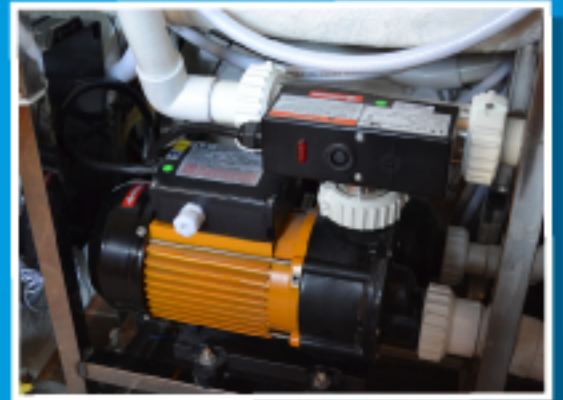

Dual Massage System

- Combination of Air and Water Jets

Easy Installation

The Celebrity is designed to fit perfectly into your existing shower stall or previous bath tub stall. The tub fits standard plumbing and most installs completed **in just one day!**

UL Approved Jetting Packages

Hydrotherapy System

**Roman Faucets with Handheld
Extendable Shower Head**

Celebrity Series 26x53x36

Top View

Side View

Model: Celebrity Series 26x53x36

Size: Wide: 29" Long: 48" High: 40"