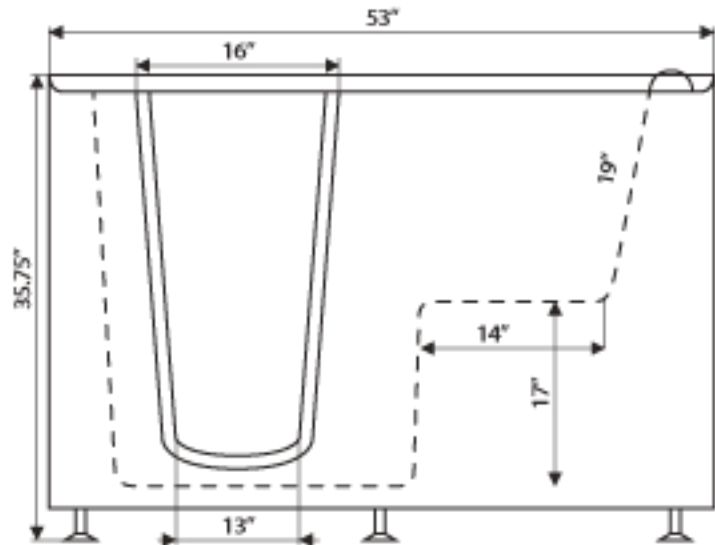

Left Door Shown

Celebrity Series 26x53x36 by **Independent Home**

Wide: 26" Long: 53" High: 36"

Material: Triple Gel Coated Fiberglass

Operating Capacity: 55 Gallons

Models: Left or Right Handed Door

Colors: White or Soft Cream

UL Approved Jetting Packages

Hydrotherapy System

**Roman Faucets with Handheld
Extendable Shower Head**

Celebrity Series 26x53x36

Top View

Side View

Model: Celebrity Series 26x53x36

Size: Wide: 29" Long: 48" High: 40"