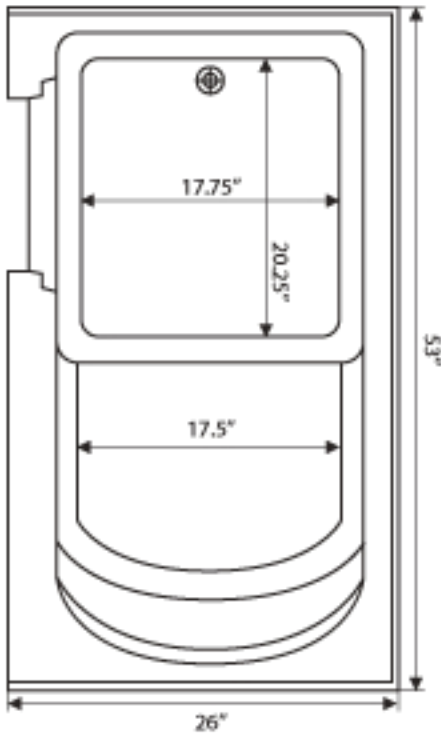

Left Door Shown

Celebrity Series 26x53x36 by **Independent Home**

Wide: 26" Long: 53" High: 36"

Material: Triple Gel Coated Fiberglass

Operating Capacity: 55 Gallons

Models: Left or Right Handed Door

Colors: White or Soft Cream

UL Approved Jetting Packages

Hydrotherapy System

**Roman Faucets with Handheld
Extendable Shower Head**

Celebrity Series 26x53x36

Top View

Side View

Model: Celebrity Series 26x53x36

Size: Wide: 29" Long: 48" High: 40"

Weight: 225 lbs

Material: Triple Gel Coated Fiberglass

Color: White or Soft Cream

Models: Left or Right Handed Door

BATHDELUXX

Phone: 321-757-1732

www.bathdeluxx.com