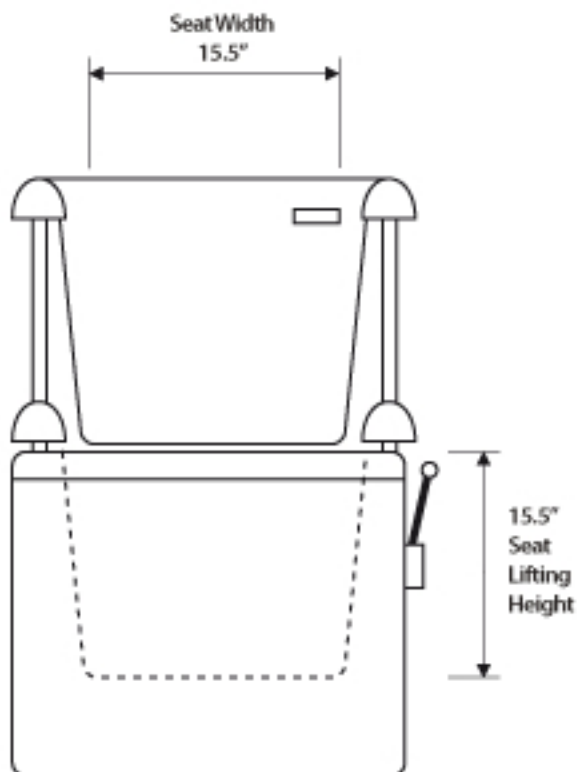

### Easy Installation

The Royal is designed to fit perfectly into your existing shower stall or previous bath tub stall. The tub fits standard plumbing and most installs completed **in just one day!**

Left Door  
Shown

# Royal 27.5x59x22

Side View

**Model:** Royal 27.5x59x22

**Size:** Wide: 27.5" Long: 59" High: 22"

**Weight:** 225 lbs

**Operating Capacity:** 55 Gallons

**Material:** Triple Gel Coated Fiberglass

**Color:** White or Soft Cream