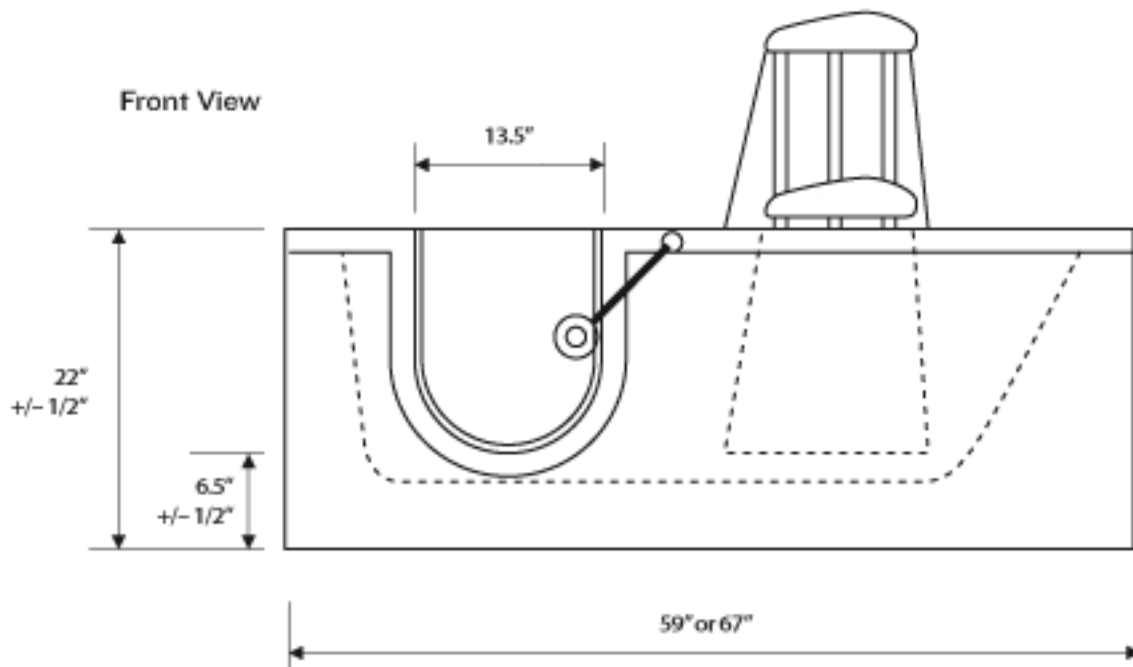

### Easy Installation

The Royal is designed to fit perfectly into your existing shower stall or previous bath tub stall. The tub fits standard plumbing and most installs completed **in just one day!**

Left Door  
Shown

# Royal 27.5x59x22

Side View

**Model:** Royal 27.5x59x22

**Size:** Wide: 27.5" Long: 59" High: 22"

**Weight:** 225 lbs

**Operating Capacity:** 55 Gallons

**Material:** Triple Gel Coated Fiberglass

**Color:** White or Soft Cream