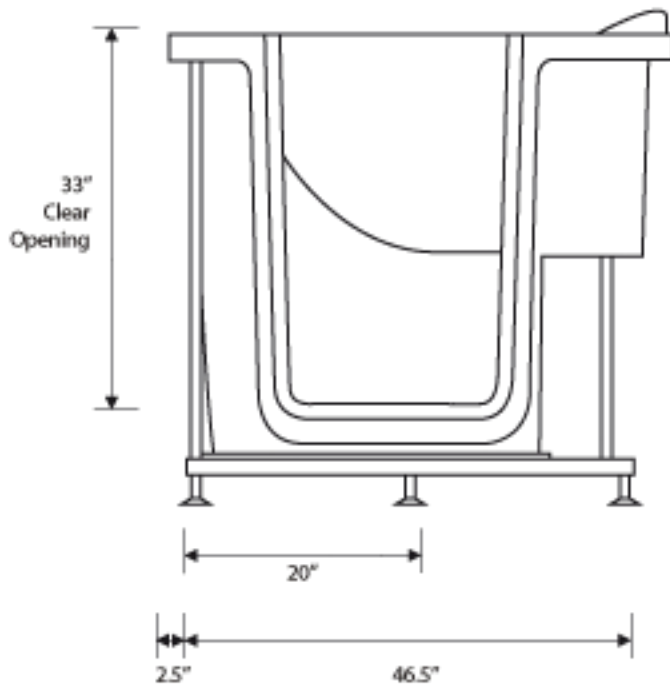

Imperial Walk-In Tub

Standard

- Fits into space of a wide existing tub
- 25.25" Extra Wide Door
- 17" High Seat
- High Seat for Deep Soak
- Anti-slip Floor and Seat
- Right or Left Mounted Doors
- Air Jet Hydrotherapy System
- Thermostatic Mixing Valve Control Unit
- Hand-Held Shower Head Chrome-Finished Fixtures
- Available in White or Soft Cream

Left Door
Shown

Easy Installation

The Imperial is designed to fit perfectly into your existing shower stall or previous bath tub stall. The tub fits standard plumbing and most installs completed **in just one day!**

Imperial 34x54x40

Front View

Side View

Top View

Model: Imperial 33x54x40

Size: Wide: 33" Long: 54" High: 40"

Weight: 225 lbs

Operating Capacity: 80 Gallons