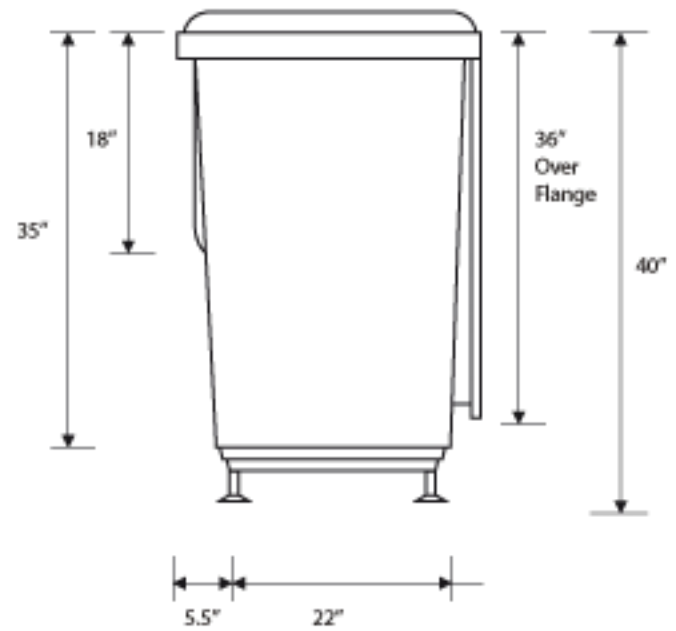

Imperial Walk-In Tub

Standard

- Fits into space of a wide existing tub
- 25.25" Extra Wide Door
- 17" High Seat
- High Seat for Deep Soak
- Anti-slip Floor and Seat
- Right or Left Mounted Doors
- Air Jet Hydrotherapy System
- Thermostatic Mixing Valve Control Unit
- Hand-Held Shower Head Chrome-Finished Fixtures
- Available in White or Soft Cream

Left Door
Shown

Easy Installation

The Imperial is designed to fit perfectly into your existing shower stall or previous bath tub stall. The tub fits standard plumbing and most installs completed **in just one day!**

Imperial 34x54x40

Front View

Side View

Top View

Model: Imperial 33x54x40

Size: Wide: 33" Long: 54" High: 40"

Weight: 225 lbs

Operating Capacity: 80 Gallons