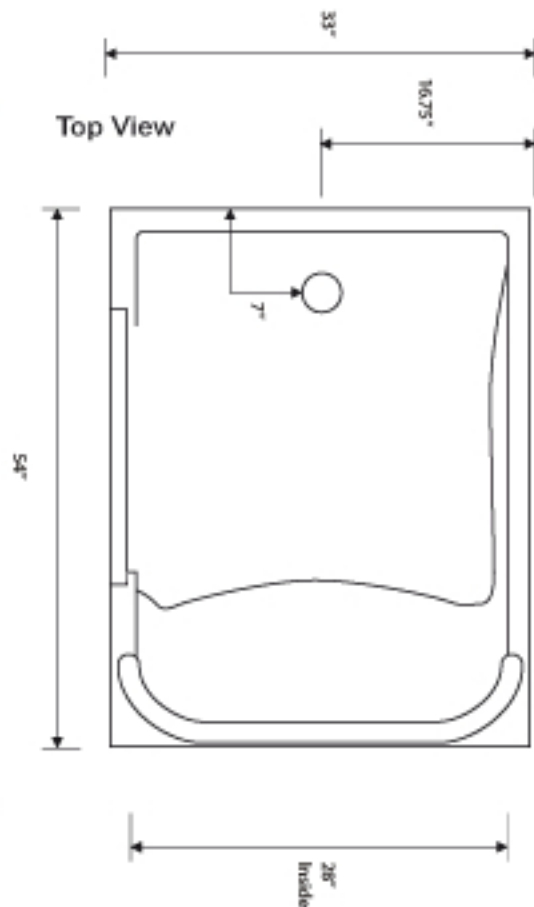

Imperial Walk-In Tub

Standard

- Fits into space of a wide existing tub
- 25.25" Extra Wide Door
- 17" High Seat
- High Seat for Deep Soak
- Anti-slip Floor and Seat
- Right or Left Mounted Doors
- Air Jet Hydrotherapy System
- Thermostatic Mixing Valve Control Unit
- Hand-Held Shower Head Chrome-Finished Fixtures
- Available in White or Soft Cream

Left Door
Shown

Easy Installation

The Imperial is designed to fit perfectly into your existing shower stall or previous bath tub stall. The tub fits standard plumbing and most installs completed **in just one day!**

Imperial 34x54x40

Front View

Side View

Top View

Model: Imperial 33x54x40

Size: Wide: 33" Long: 54" High: 40"

Weight: 225 lbs

Operating Capacity: 80 Gallons