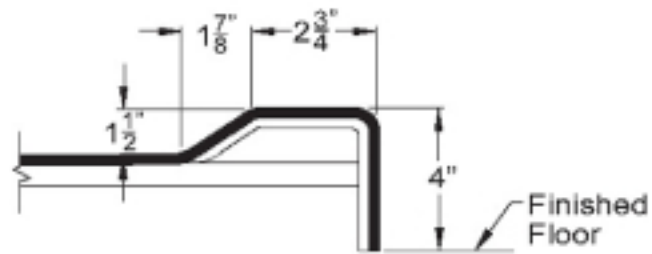

The Freedom 60x33x77

Independent Home
by BATHDELUXX

Shown with Optional Accessories

THE FREEDOM

Dimensions: 60 x 33 x 77

Enclosure: up to 55.75" x 68.25"

Threshold: 4 Easy Step Dam

Handed By: Seat L/R

- Front Installation
- Integral Self-Locating Metal Guide Pins
- Precision Fit Seams
- Seam Becomes Grout-Line
- EasyBase - No Mudset Required
- Compact, Durable Carton Packaging for Easy Handling

THE FREEDOM

Dimensions: 60 L x 33 W x 77

Drain: Seat L/R

Threshold Detail:

Base Unit Mating Detail:

Frame-In Detail:

	A	B	C	D
6032 SH 1S 3P	60 1/4"	9 1/2"	33 1/4"	15 7/8"

BATHDELUX