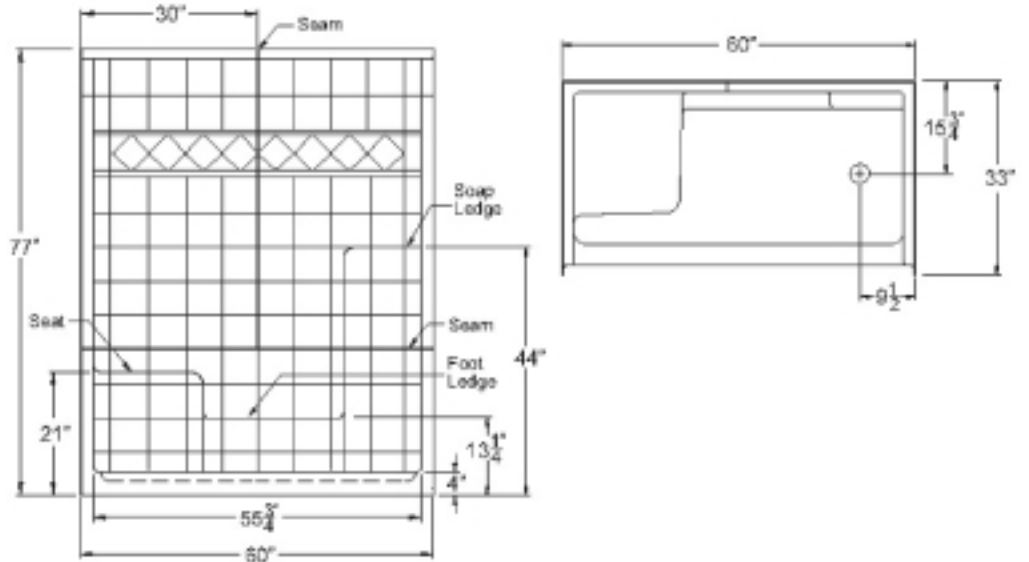

The Freedom 60x33x77

Independent Home
by BATHDELUXX

Shown with Optional Accessories

THE FREEDOM

Dimensions: 60 x 33 x 77

Enclosure: up to 55.75" x 68.25"

Threshold: 4 Easy Step Dam

Handed By: Seat L/R

CODE COMPLIANCE

IPC, UPC, ANSI Z 124.2, NAHB, HUD, FHA

SAFETY FEATURES

- Walls are Plywood Reinforced - Place Grab Bars Anywhere!
- Barrier Free or Easy Step Threshold
- Grip Sure Floor

CONTRACTOR FRIENDLY FEATURES

- Front Installation
- Integral Self-Locating Metal Guide Pins
- Precision Fit Seams
- Seam Becomes Grout-Line
- EasyBase - No Mudset Required
- Compact, Durable Carton Packaging for Easy Handling

THE FREEDOM

Dimensions: 60 L x 33 W x 77

Drain: Seat L/R

Threshold Detail:

Base Unit Mating Detail:

Frame-In Detail:

	A	B	C	D
6032 SH 1S 3P	60 1/4"	9 1/2"	33 1/4"	15 7/8"

BATHDELUX