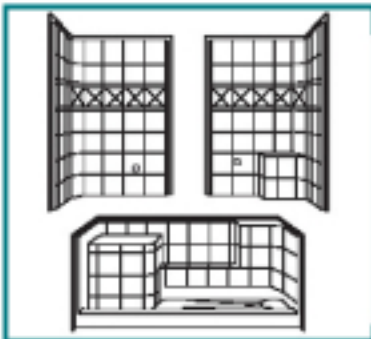

THE FREEDOM

Dimensions: 60 L x 33 W x 77

Drain: Seat L/R

Threshold Detail: