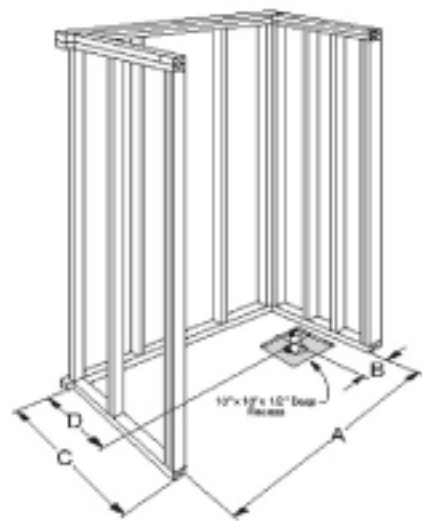

The Freedom 60x33x77

Independent Home
by BATHDELUXX

Shown with Optional Accessories

THE FREEDOM

Dimensions: 60 x 33 x 77

Enclosure: up to 55.75" x 68.25"

Threshold: 4 Easy Step Dam

Handed By: Seat L/R

- Front Installation
- Integral Self-Locating Metal Guide Pins
- Precision Fit Seams
- Seam Becomes Grout-Line
- EasyBase - No Mudset Required
- Compact, Durable Carton Packaging for Easy Handling

THE FREEDOM

Dimensions: 60 L x 33 W x 77

Drain: Seat L/R

Threshold Detail:

Base Unit Mating Detail:

Frame-In Detail:

	A	B	C	D
6032 SH 1S 3P	60 1/4"	9 1/2"	33 1/4"	15 7/8"

BATHDELUX