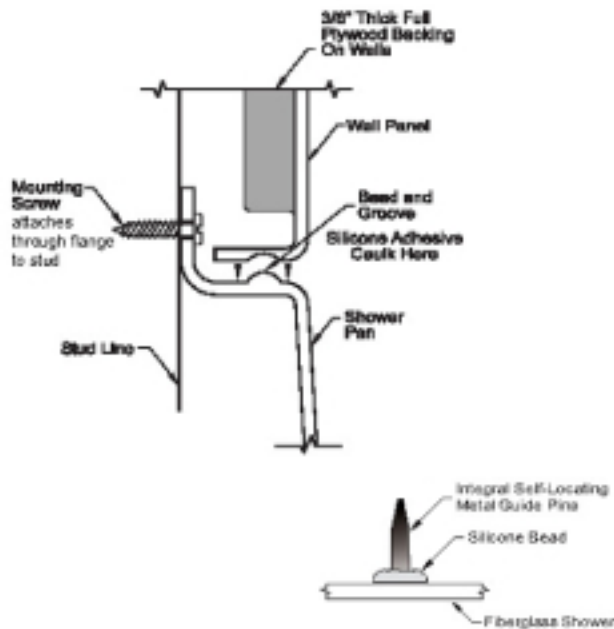

The Freedom 60x33x77

Independent Home
by BATHDELUXX

Shown with Optional Accessories

THE FREEDOM

Dimensions: 60 x 33 x 77

Enclosure: up to 55.75" x 68.25"

Threshold: 4 Easy Step Dam

Handed By: Seat L/R

- Front Installation
- Integral Self-Locating Metal Guide Pins
- Precision Fit Seams
- Seam Becomes Grout-Line
- EasyBase - No Mudset Required
- Compact, Durable Carton Packaging for Easy Handling

THE FREEDOM

Dimensions: 60 L x 33 W x 77

Drain: Seat L/R

Threshold Detail:

Base Unit Mating Detail:

Frame-In Detail:

	A	B	C	D
6032 SH 1S 3P	60 1/4"	9 1/2"	33 1/4"	15 7/8"

BATHDELUX