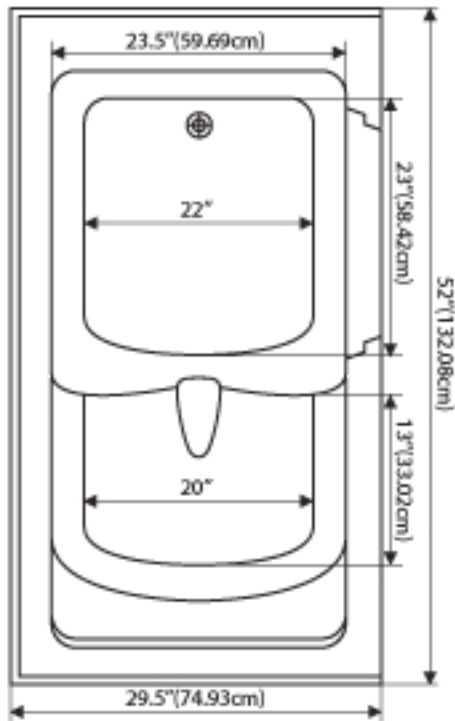

Acrylic Deluxe 30x52x40 by Independent Home

Wide: 30" Long: 52" High: 40"

Material: Acrylic Shell

Operating Capacity: 48 Gallons

Models: Left or Right Handed Door

Colors: White or Soft Cream

UL Approved Jetting Packages

Right Cream Door Shown

LCD Control Panel

Power

Heating System

Air Spa Therapy

Water Spa Therapy

Heater &
Volume Control

Frequency Tuning

Radio On/Off

Station Memory

Ozone Cleaning System

Chromotherapy Lighting

Roman Faucets with Handheld
Extendable Shower Head

Acrylic Deluxe 30x52x40

Top View

Side View

Model: Acrylic Deluxe 30x52x42
Size: Wide: 30" Long: 52" High: 40"
Weight: 225 lbs
Material: Acrylic
Color: White or Cream
Standard: Dual Hydrotherapy
& Adjustable Heating Control

BATHDELUXX

Phone: 321-757-1732
www.bathdeluxx.com