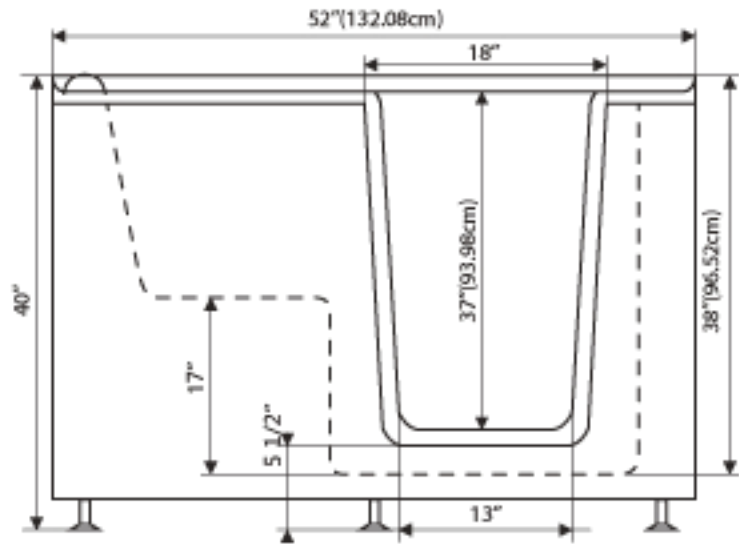

Acrylic Deluxe 30x52x40

Side View

Model: Acrylic Deluxe 30x52x42
Size: Wide: 30" Long: 52" High: 40"
Weight: 225 lbs
Material: Acrylic
Color: White or Cream
Standard: Dual Hydrotherapy
& Adjustable Heating Control

BATHDELUXX

Phone: 321-757-1732
www.bathdeluxx.com