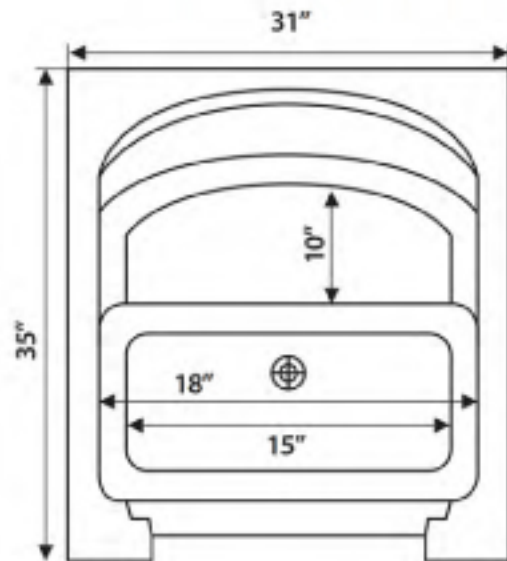

- Combination of Air and Water Jets

Left Door
Shown

The Cube 31x35x40 by **Independent Home**

Wide: 31" Long: 35" High: 40"

Material: Triple Gel Coated Fiberglass

Operating Capacity: 42 Gallons

Models: Left or Right Handed Door

Colors: White

UL Approved Jetting Packages

Hydrotherapy System

**Roman Faucets with Handheld
Extendable Shower Head**

The Cube 31x35x40

Side View

Top View

Model: The Cube 31x35x40

Size: Wide: 31" Long: 35" High: 40"

Weight: 185 lbs

Material: Triple Gel Coated Fiberglass

Color: White

Models: Left or Right Handed Door

BATHDELUXX

Phone: 321-757-1732

www.bathdeluxx.com