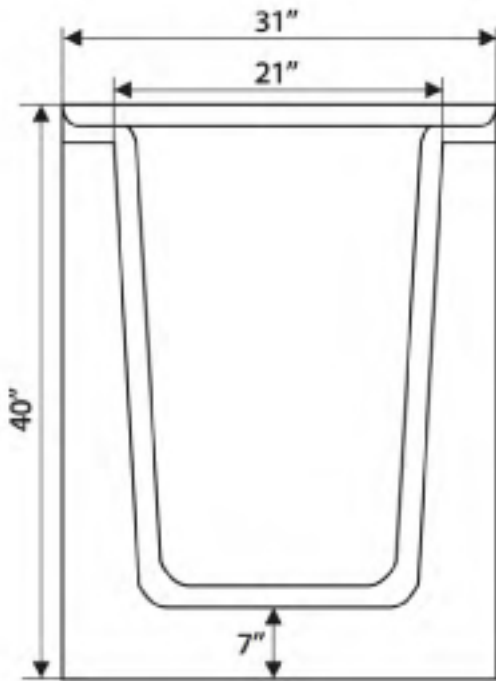

- Combination of Air and Water Jets

Left Door
Shown

The Cube 31x35x40 by **Independent Home**

Wide: 31" Long: 35" High: 40"

Material: Triple Gel Coated Fiberglass

Operating Capacity: 42 Gallons

Models: Left or Right Handed Door

Colors: White

UL Approved Jetting Packages

Hydrotherapy System

**Roman Faucets with Handheld
Extendable Shower Head**

The Cube 31x35x40

Side View

Top View

Model: The Cube 31x35x40

Size: Wide: 31" Long: 35" High: 40"

Weight: 185 lbs

Material: Triple Gel Coated Fiberglass

Color: White

Models: Left or Right Handed Door

BATHDELUXX

Phone: 321-757-1732

www.bathdeluxx.com