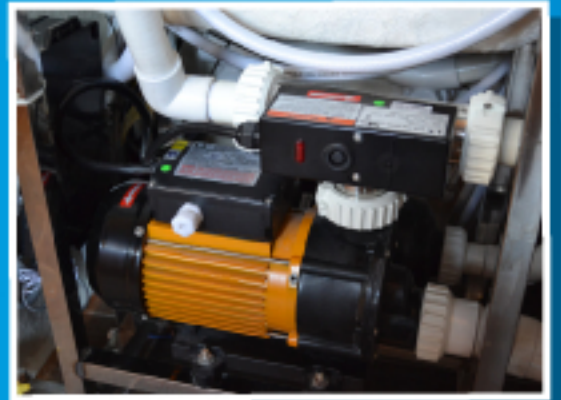

Access Series 32x52x40 by **Independent Home**

Wide: 32" Long: 52" High: 40"

Material: Triple Gel Coated Fiberglass

Operating Capacity: 55 Gallons

Models: Left or Right Handed Door

Colors: White

UL Approved Jetting Packages