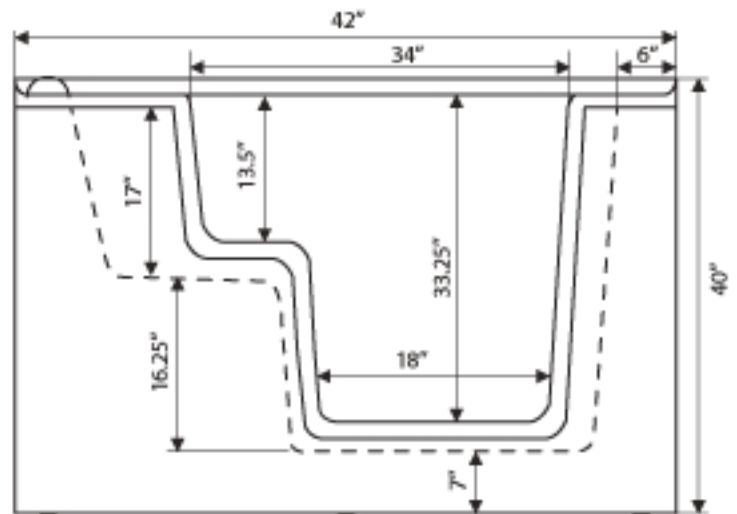

## Easy Installation

The Access is designed to fit perfectly into your existing shower stall or previous bath tub stall. The tub fits standard plumbing and most installs completed in just one day!

Outward swinging door (34")

# **Access Series 32x52x40** by **Independent Home**

**Wide: 32" Long: 52" High: 40"**

**Material: Triple Gel Coated Fiberglass**

**Operating Capacity: 55 Gallons**

**Models: Left or Right Handed Door**

**Colors: White**

## Access Series 32x52x40

Top View

Side View

**Model:** Access Series 32x52x40

**Size:** Wide: 32" Long: 52" High: 40"

**Weight:** 225 lbs

**Material:** Triple Gel Coated Fiberglass

**Color:** White