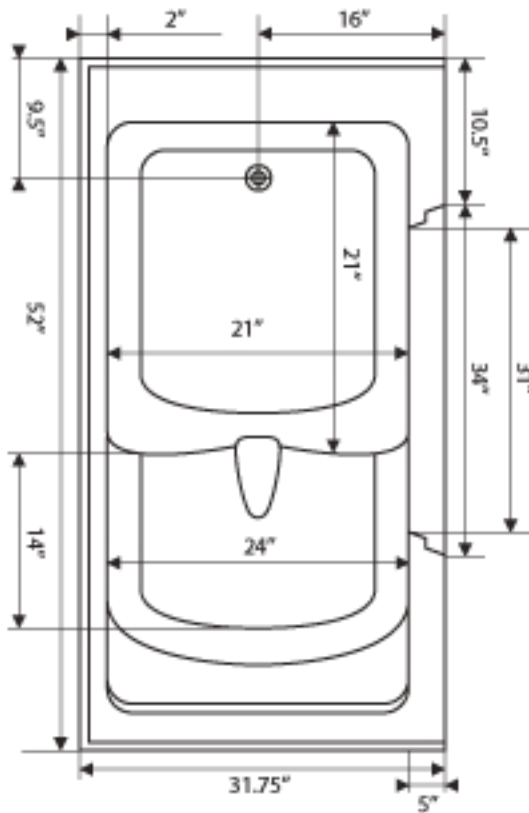

# **Access Series 32x52x40** by **Independent Home**

**Wide: 32" Long: 52" High: 40"**

**Material: Triple Gel Coated Fiberglass**

**Operating Capacity: 55 Gallons**

**Models: Left or Right Handed Door**

**Colors: White**

## Access Series 32x52x40

Top View

Side View

**Model:** Access Series 32x52x40

**Size:** Wide: 32" Long: 52" High: 40"

**Weight:** 225 lbs

**Material:** Triple Gel Coated Fiberglass

**Color:** White